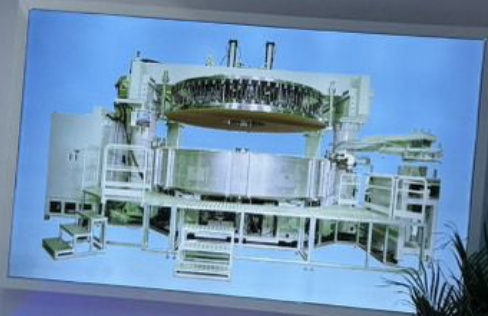

Kanadevia

Technology for people and planet

RECYCLING

WATER

ENERGY

WASTE

AGRICULTURE

INDUSTRY

ENVIRONMENT

COMMUNITY

INTEGRATION

INNOVATION

EFFICIENCY

SAFETY

QUALITY

COMMITMENT

TRANSPARENCY

ACCOUNTABILITY

ETHICS

INTEGRITY

RESPECT

FAIRNESS

COOPERATION

SYNERGY

INTEGRATION

INNOVATION

EFFICIENCY

SAFETY

QUALITY

COMMITMENT

TRANSPARENCY

ACCOUNTABILITY

ETHICS

INTEGRITY

RESPECT

FAIRNESS

COOPERATION

SYNERGY

Kanadevia

RECYCLING

WATER

ENERGY

WASTE

AGRICULTURE

INDUSTRY

ENVIRONMENT

COMMUNITY

INTEGRATION

INNOVATION

EFFICIENCY

SAFETY

QUALITY

COMMITMENT

TRANSPARENCY

ACCOUNTABILITY

ETHICS

INTEGRITY

RESPECT

FAIRNESS

COOPERATION

SYNERGY